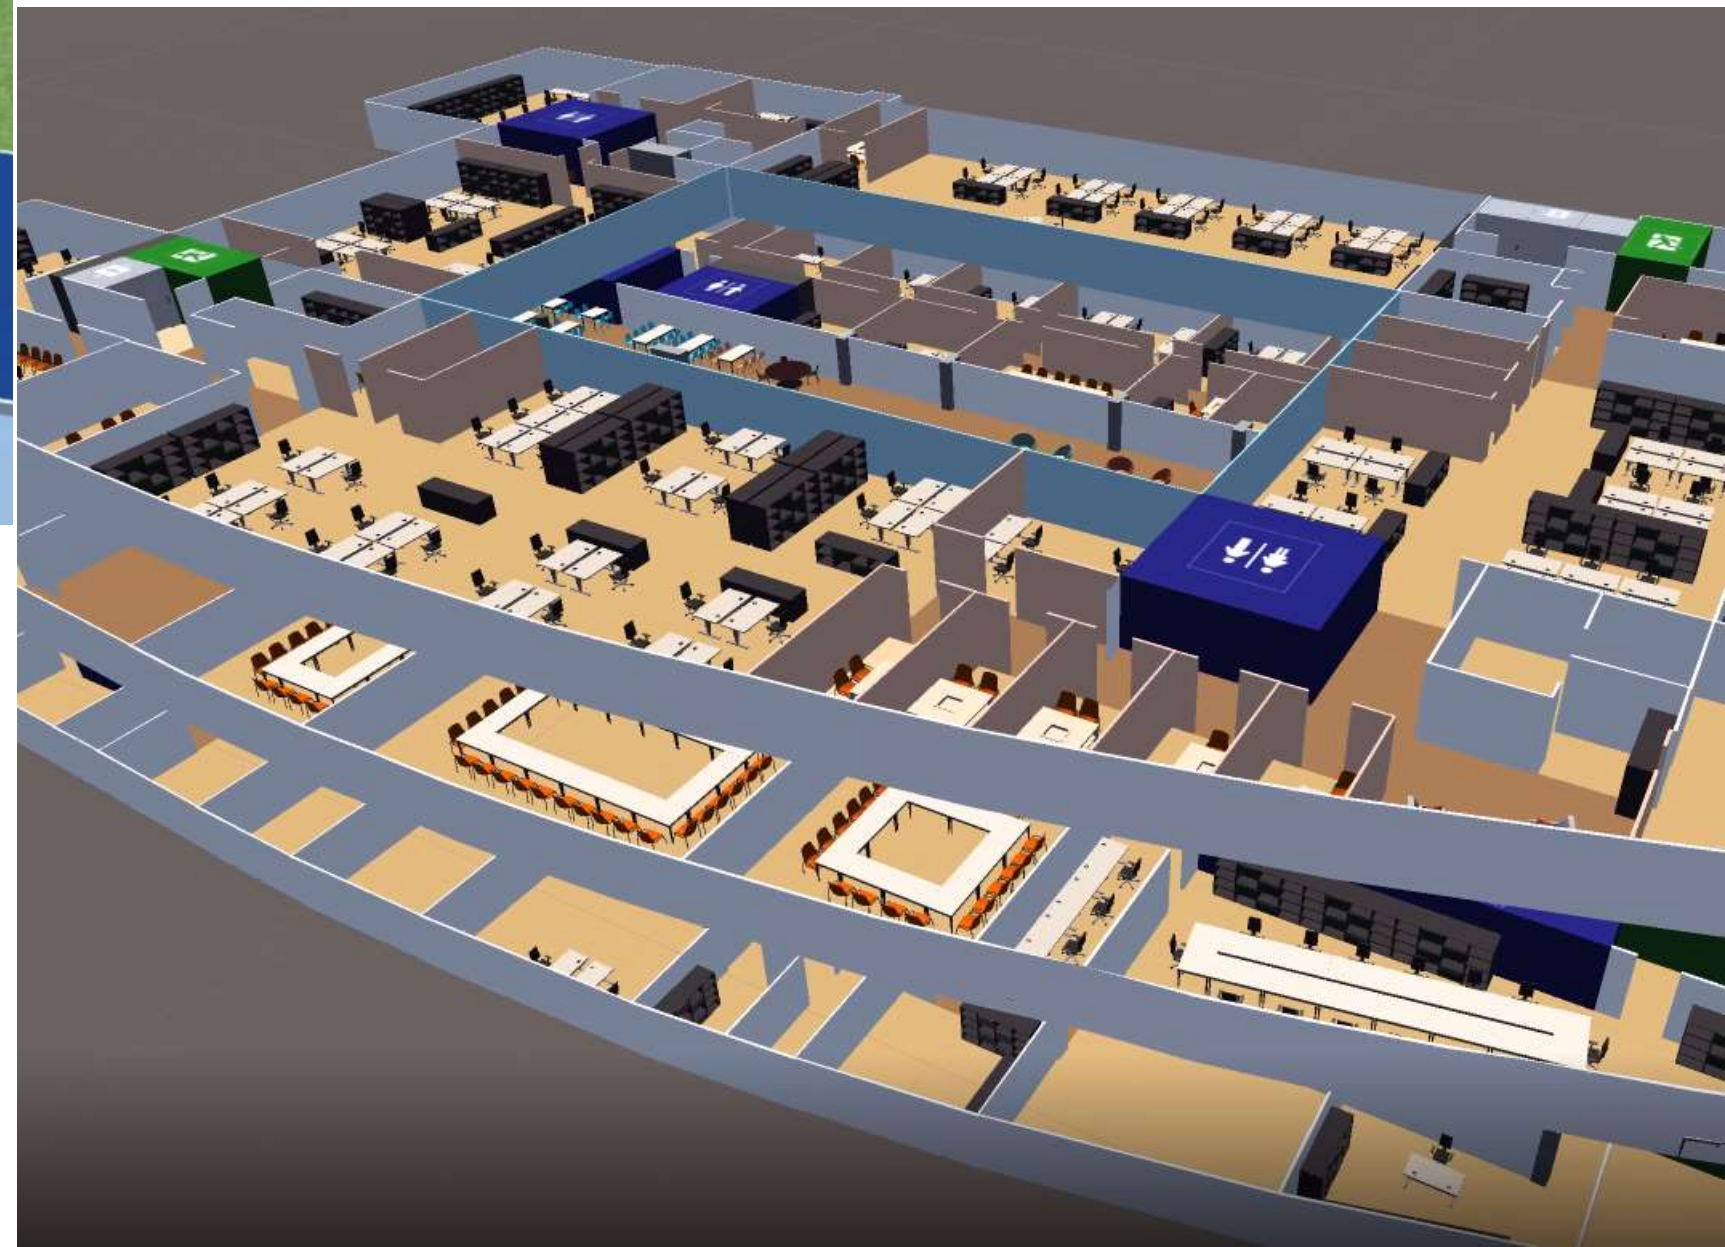

Workplace users

Retail

Logistics

Mapping as a service for **workplace solutions**

Examples of display features

- Embed your maps in kiosks, mobile app and web pages
- 2D and 3D display
- Show areas, assets, points of interest, floors...
- Set specific layers per user category : maintenance, visitors...

Examples of use cases

- Wayfinding : show the route to an asset, an area, a room or a temporary point of interest
- Specific wayfinding for disabled people or technical staff
- Show booking status for rooms and work stations
- Make users update content : incident, meeting points...

Other features

Search bar to look for rooms, assets, POI, content...

Wayfinding display

Starting point for wayfinding :
With a tracking solution, a QR code or set manually

Allocation of content to maps by end users and admin users :
text, image, video