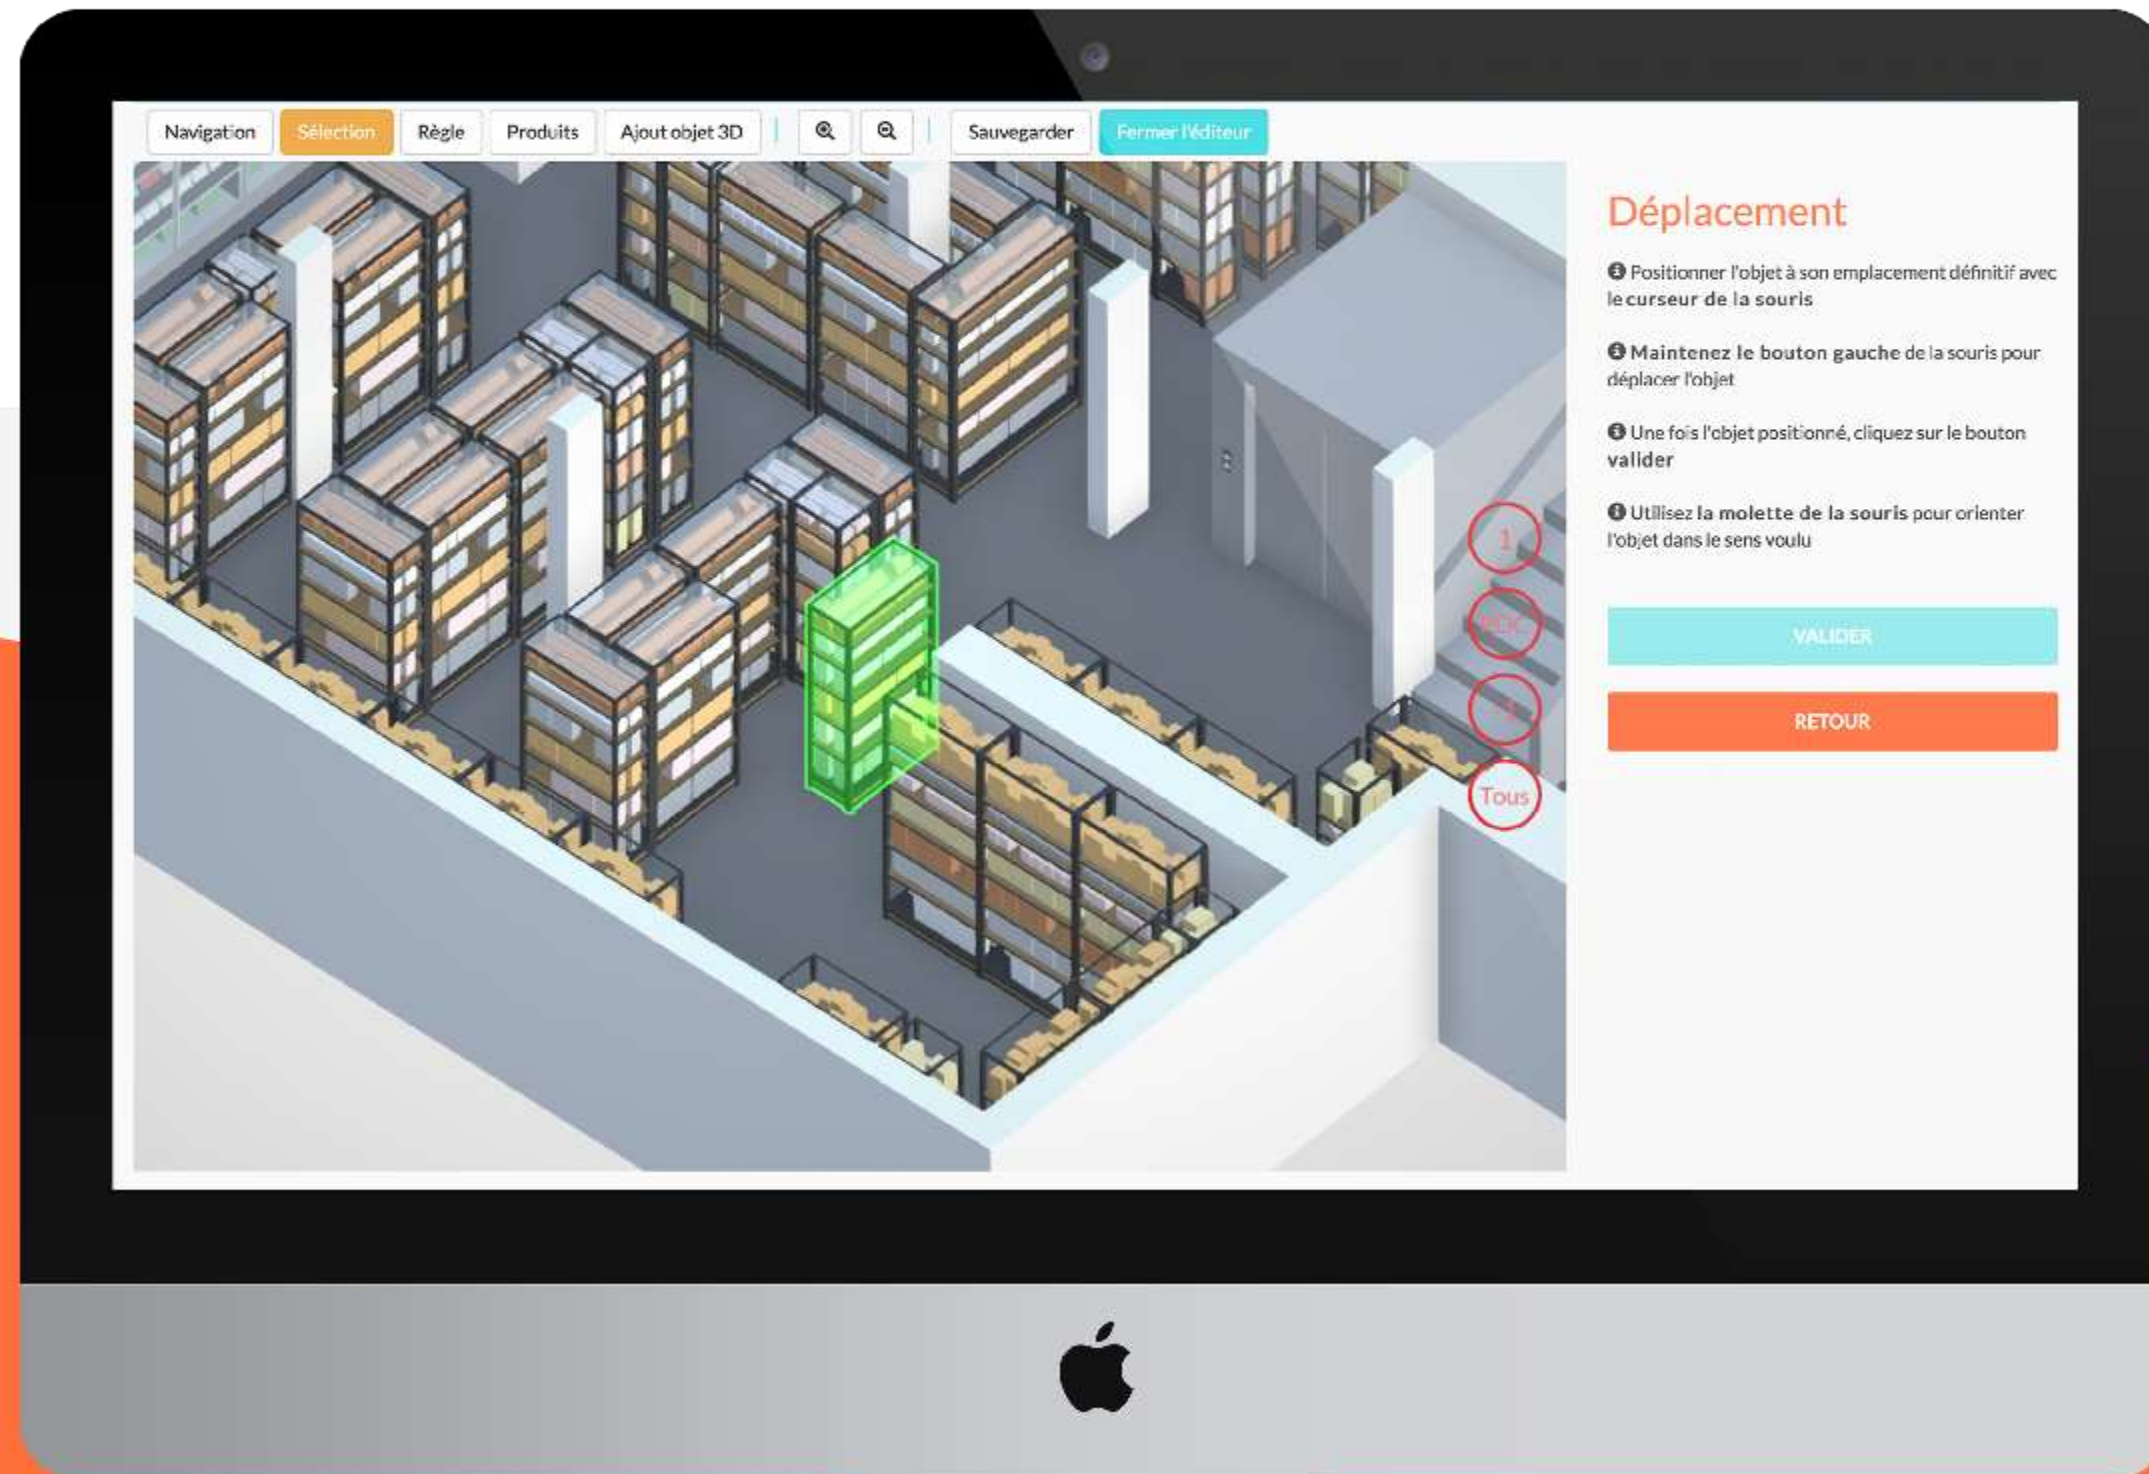

Overview of your clients web back-office